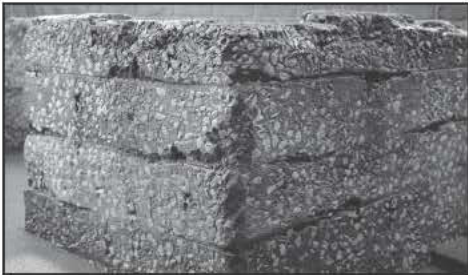

FERNBANK[®]
MUSEUM OF NATURAL HISTORY

ARCHAEOLOGY

All Around Fernbank Museum

Family Exploration Guide

In ***Fernbank NatureQuest***[®],
build a tabby wall.

In the ***World of Shells*** exhibit,
find a piece of actual tabby.

In ***Fernbank NatureQuest***[®],
explore the layers of an
archaeological dig.

In the ***Naturalist Center***,
view a video of Fernbank
archaeologists in action on
a real dig site!

In ***Fernbank NatureQuest***[®],
put the pieces of a pot back
together.

In the ***Conveyed in Clay*** exhibit,
discover a real Native American
pot that is hundreds of years old.

In ***Fernbank NatureQuest***[®],
climb in a dugout canoe.

In the ***Naturalist Center***,
see an authentic dugout canoe
that is 300 years old!